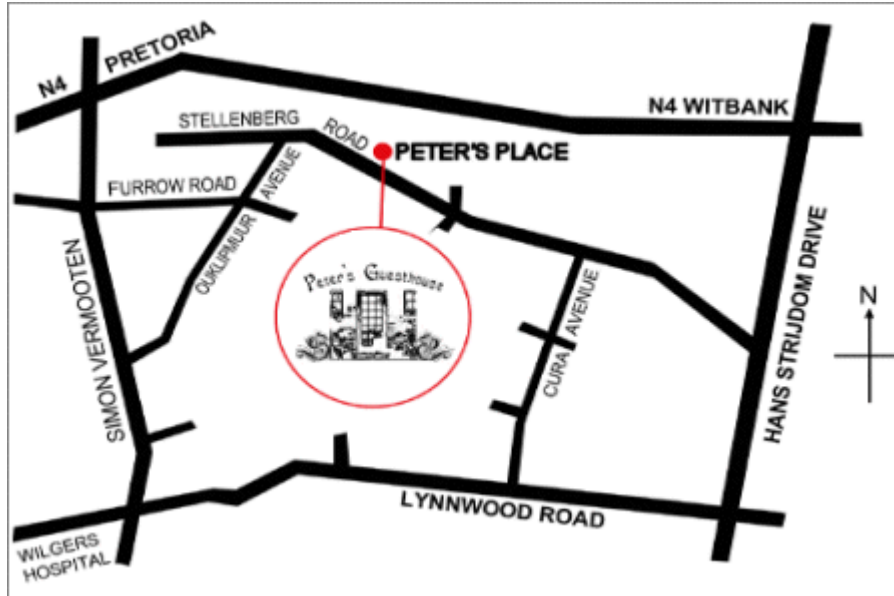

## Map to Peter's Guesthouse

GPS Co-ordinates: Latitude: -25.75576 Longitude: 28.33599

Physical Address: Peter's Place, 790 Stellenberg Rd, Equestria

1. **On the N4 from Nelspruit, Middelburg, Witbank (eMalahleni)** take the Solomon Mahlangu (M10) off ramp and turn left into Solomon Mahlangu drive. Turn right at the second traffic light into Stellenberg Road. Continue 2,7km and look out for Peter's Place on the right. Press the **Guest house** intercom button at the entrance.
2. **On the N4 from Pretoria central and Rustenburg** go east on the N4 and take the Simon Vermooten (M12) off ramp. Turn left into Simon Vermooten, go over the highway and turn left at the first intersection (Furrow Ave). At the 2<sup>nd</sup> traffic circle turn left into Ou Klipmuur Avenue, drive 350m and turn right into Stellenberg road. The 2<sup>nd</sup> security complex on the left is Peter's Place. Press the **Guest house** intercom button at the entrance.
3. **On the N1 from Warmbad and Pietersburg (Polokwane)** turn left onto the N4 (eMalahleni), take the Simon Vermooten (M12) off ramp. Follow the instructions above.
4. **On the N1 from Midrand, Johannesburg**, take the N1 Polokwane and then the N4 east to eMalahleni. Follow the instructions above.
5. **From OR Tambo International (R21)** turn onto the N1 Polokwane and follow the instructions above.